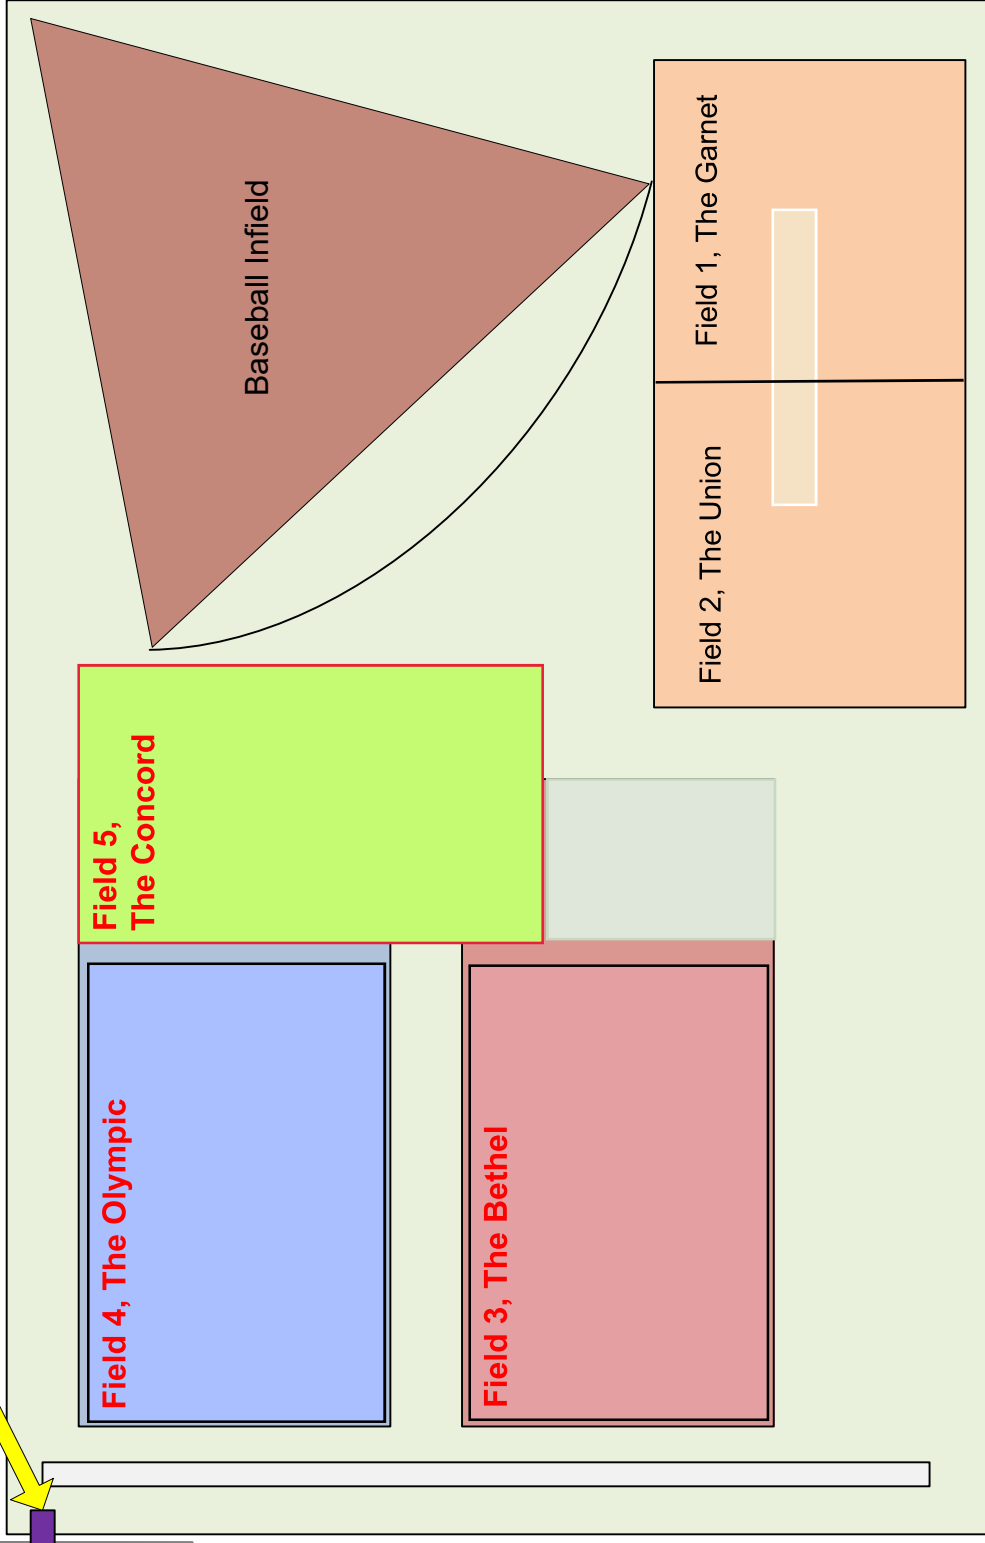

Cross Here to BCP if you are parking at BSES

# Bethel Community Park

BCP Parking Lot

# Brandywine Booters Field Layout Map